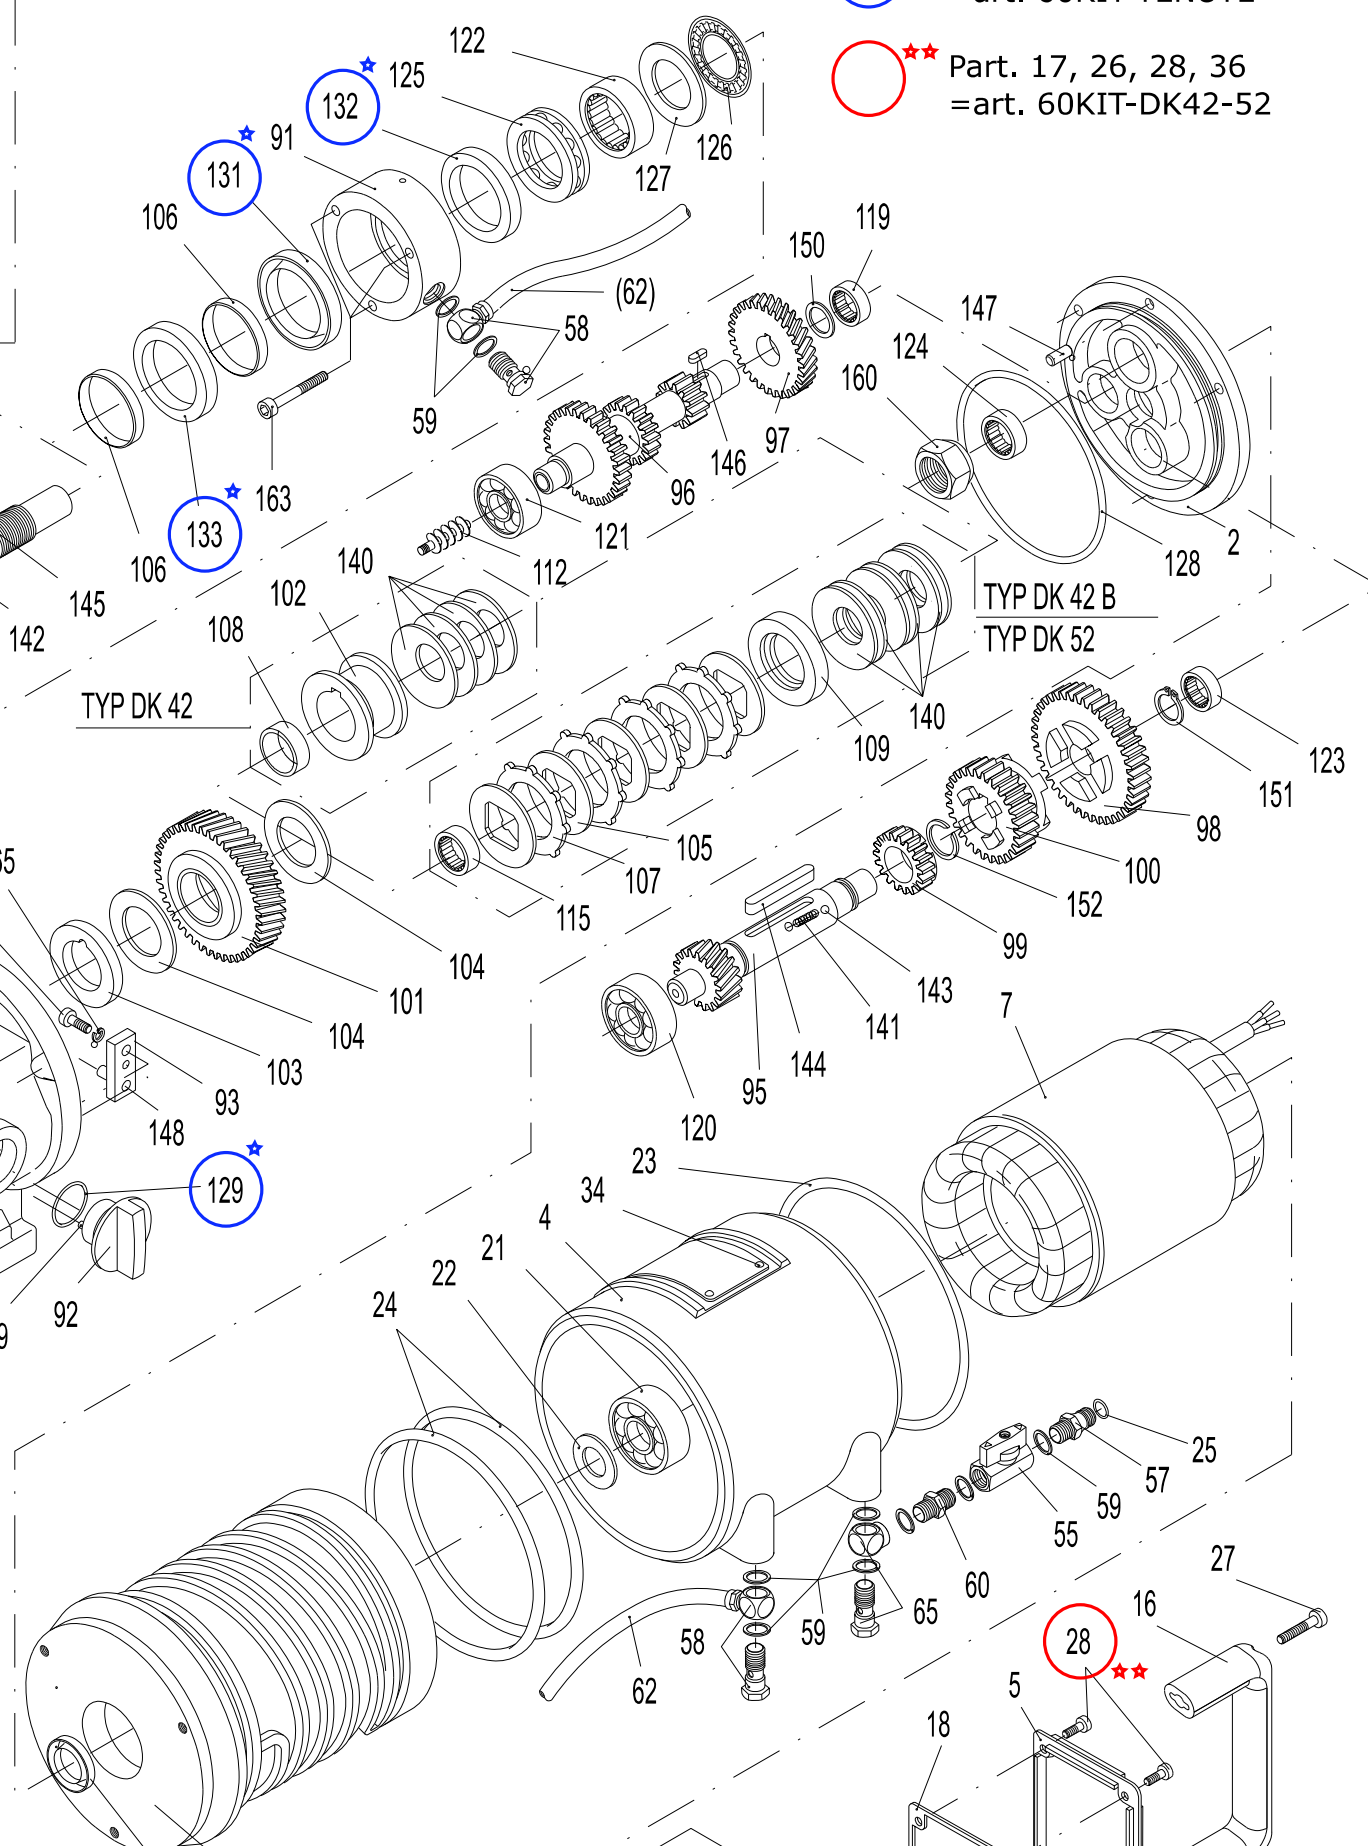

CAROTATORE TIPO DK62

○★ Part. 129, 131, 132, 133
=art. 60KIT-TENUTE

○★★ Part. 17, 26, 28, 36
=art. 60KIT-DK42-52

TYP DK42A/DK42B/DK52