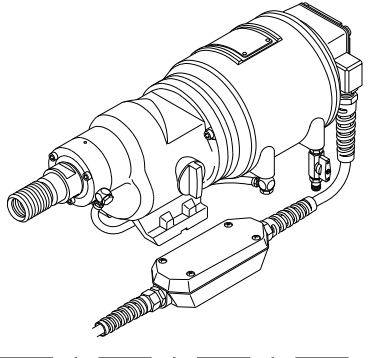

CAROTATORE TIPO DK62

○★ Part. 129, 131, 132, 133
=art. 60KIT-TENUTE

○★★ Part. 17, 26, 28, 36
=art. 60KIT-DK42-52

TYP DK42A/DK42B/DK52